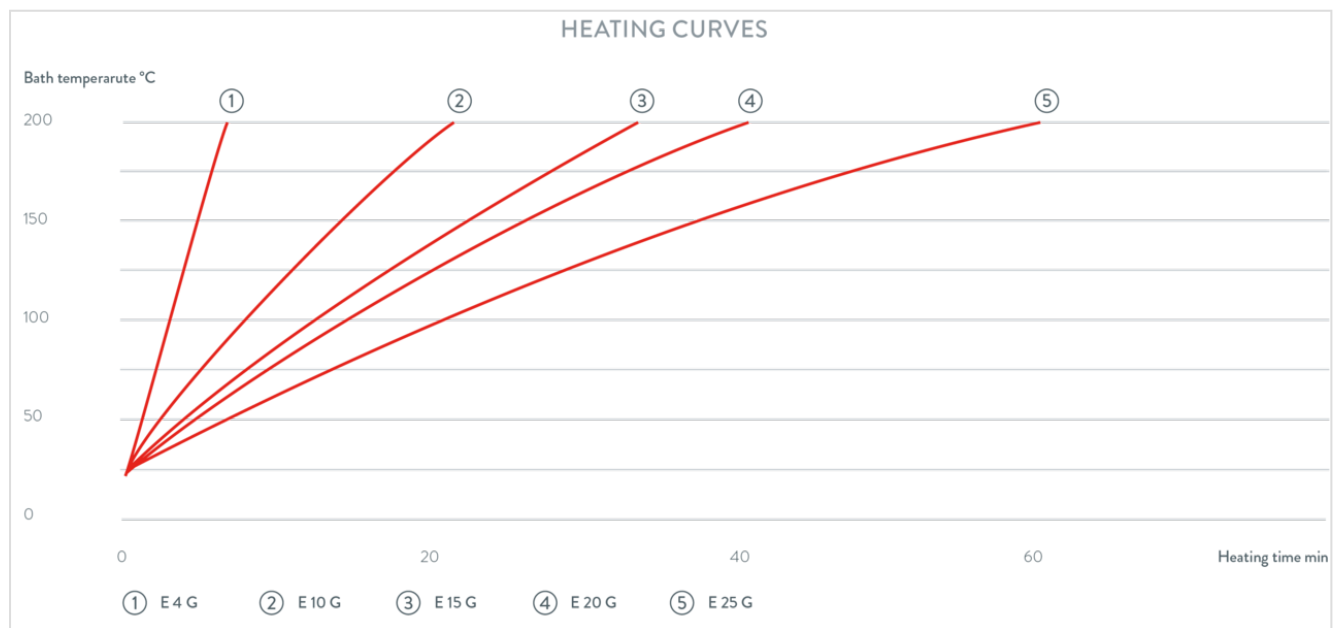

PRODUCT DATA SHEET

Standing: 2024-01-22

LAUDA ECO E 40 G

Heating thermostat 230 V; 50/60 Hz

Part Number: L001124